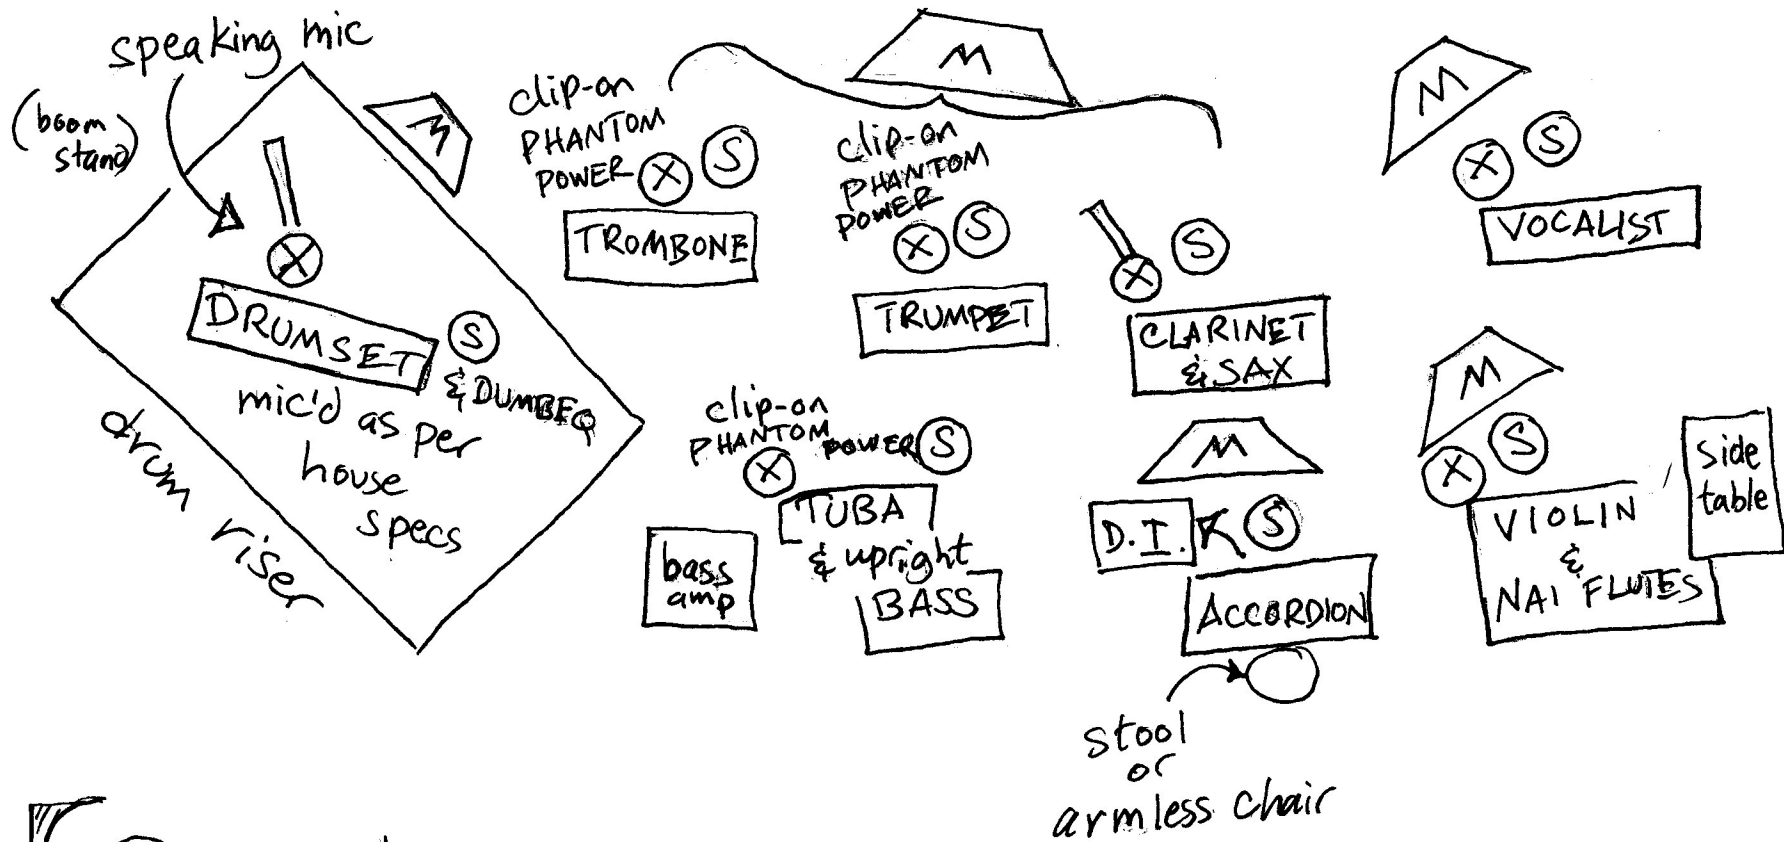

stage front

(X) = microphone

≡(X) = boom stand for mic

(S) = music stand *

M = monitor

* please provide any music stand LIGHTS as needed. Thanks!

METROPOLITAN KLEZMER
Octet

Contact: Eve Sicular